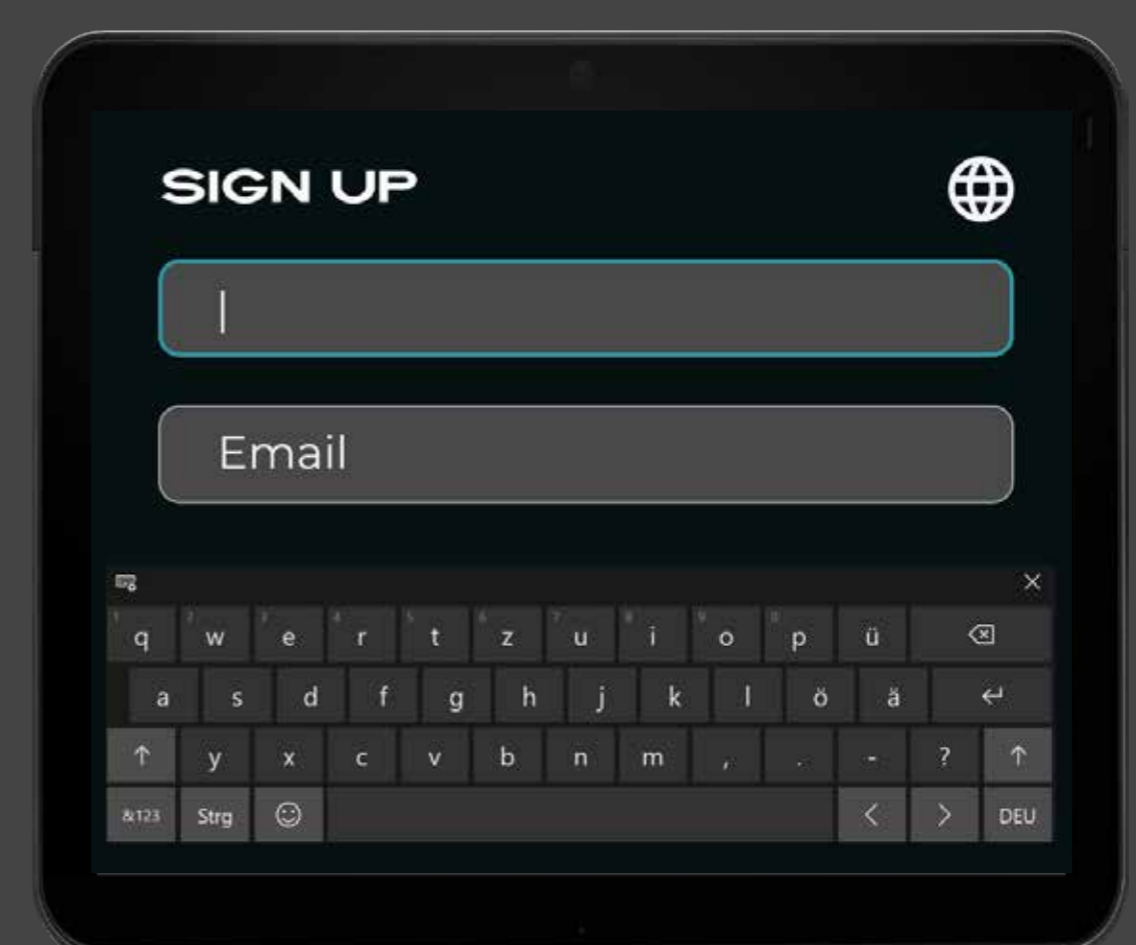

UI DESIGN ON THE SCREEN

LOG IN

Quick registration and log in via the app or in the screen.

Scan QR code to continue on the app. No battery? Sign up on the screen.

CHOOSING YOUR PLAN

Select the plan you desire to purchase.

Click on the - to take off a power bank, and + to add a power bank to the family plan.

The screen will display how many power banks you already rented during the day.