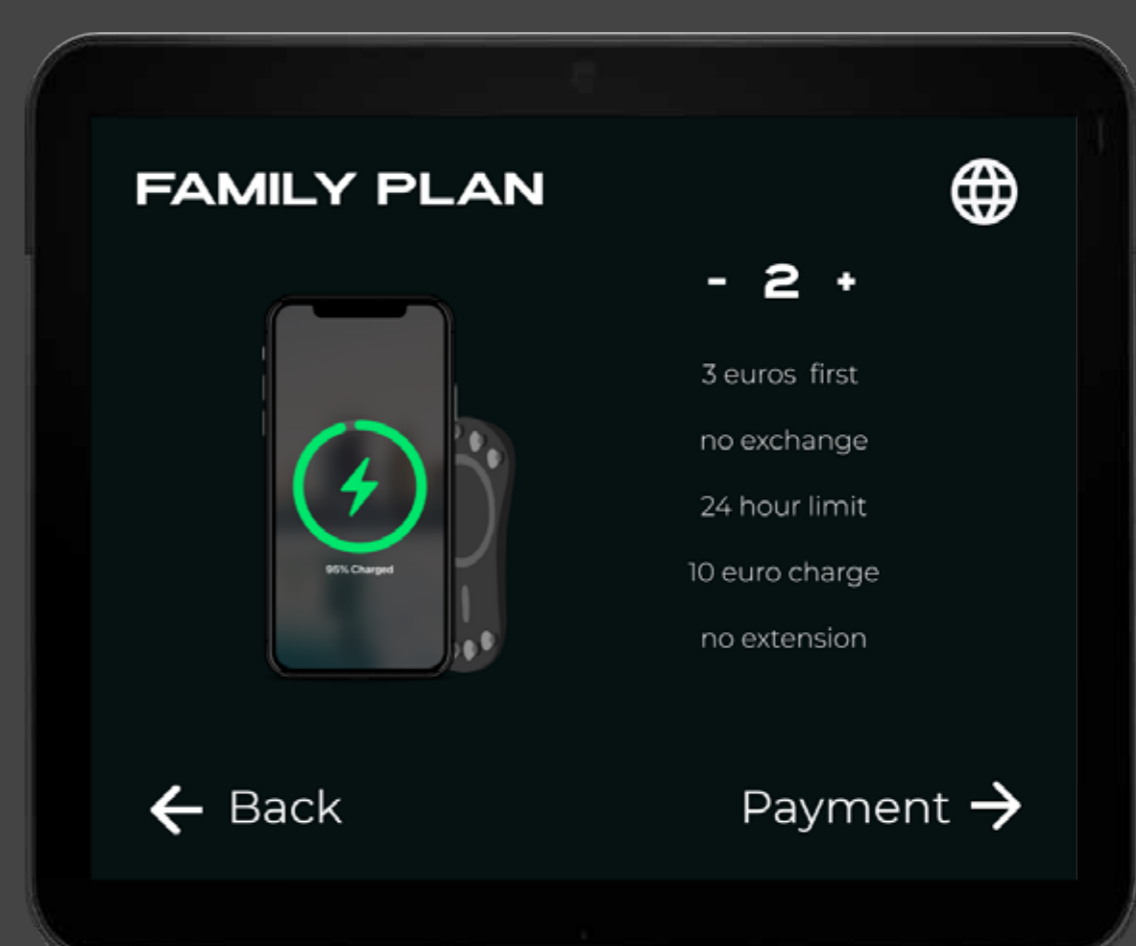

UI DESIGN ON THE SCREEN

LOG IN

Quick registration and log in via the app or in the screen.

Scan QR code to continue on the app. No battery? Sign up on the screen.

CHOOSING YOUR PLAN

Select the plan you desire to purchase.

Click on the - to take off a power bank, and + to add a power bank to the family plan.

The screen will display how many power banks you already rented during the day.