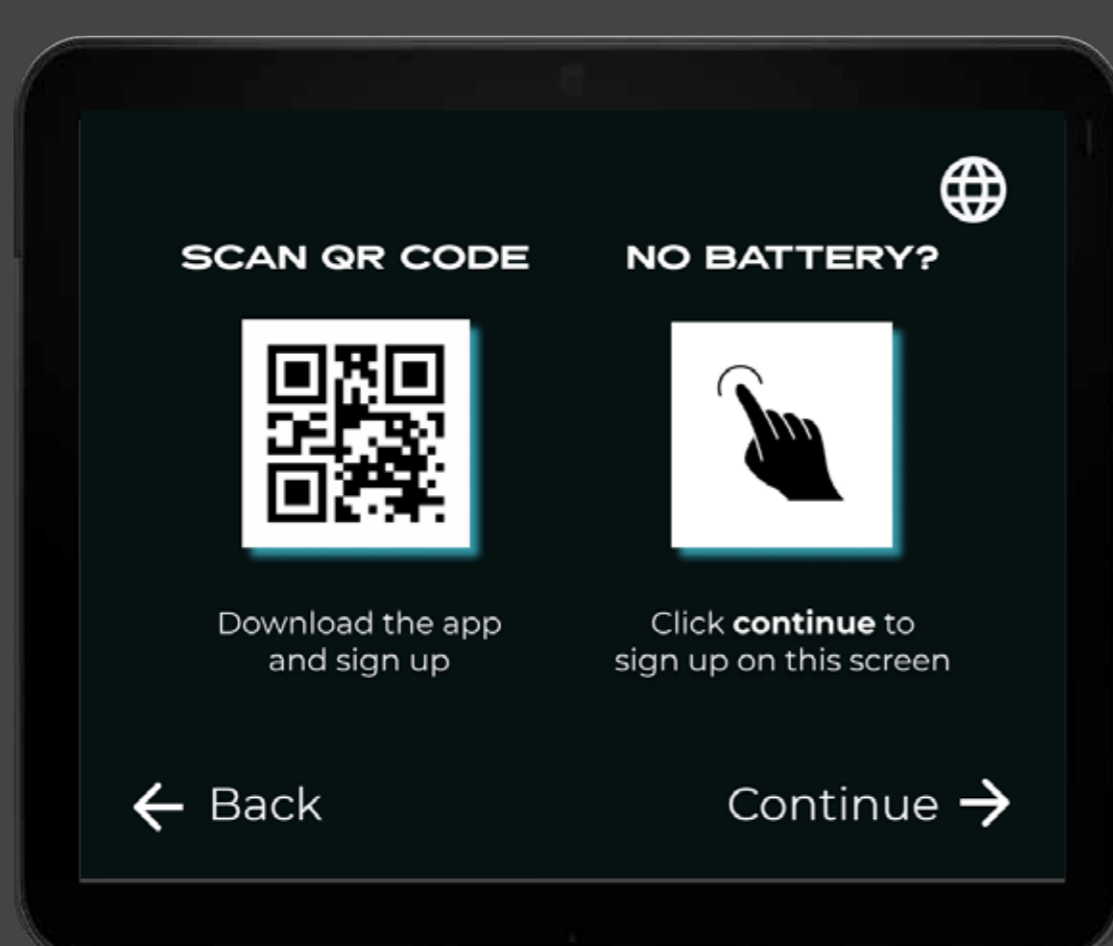

UI DESIGN ON THE SCREEN

LOG IN

Quick registration and log in via the app or in the screen.

Scan QR code to continue on the app. No battery? Sign up on the screen.

CHOOSING YOUR PLAN

Select the plan you desire to purchase.

Click on the - to take off a power bank, and + to add a power bank to the family plan.

The screen will display how many power banks you already rented during the day.