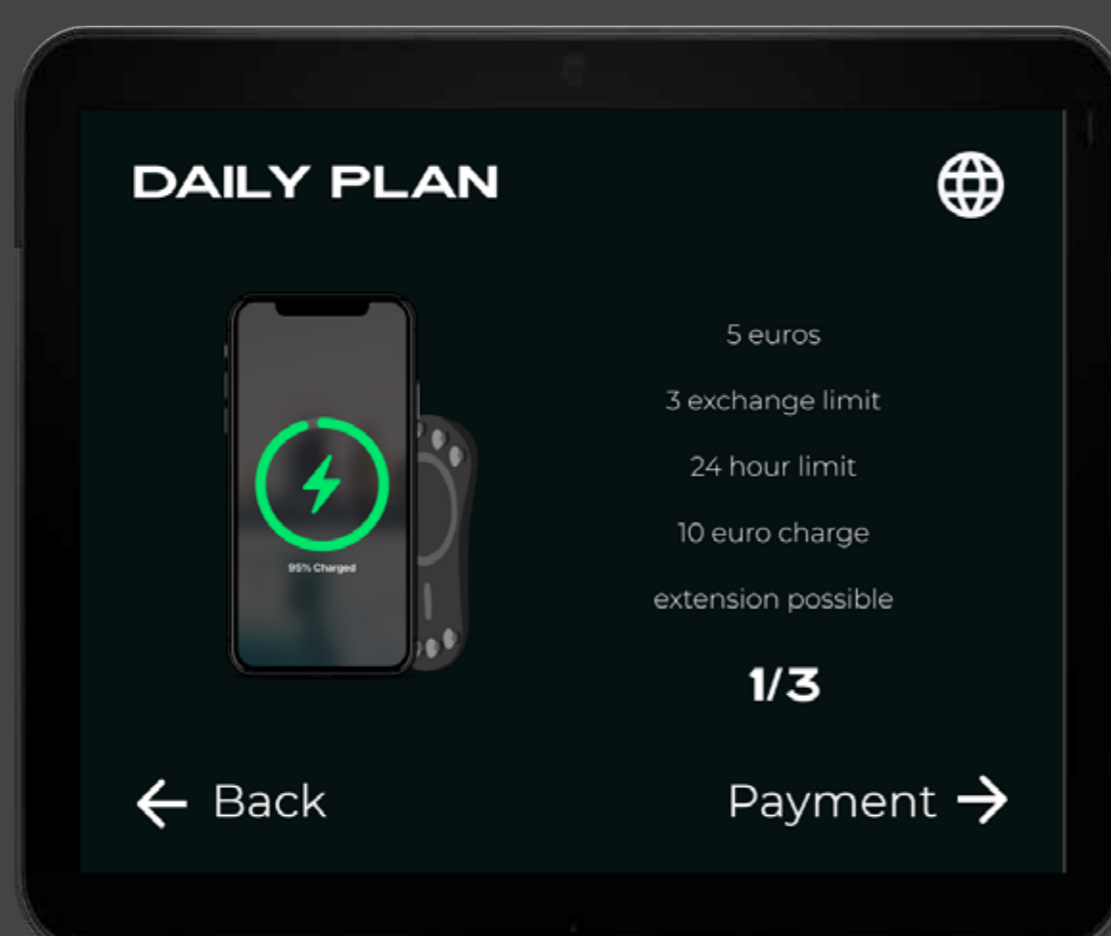

UI DESIGN ON THE SCREEN

LOG IN

Quick registration and log in via the app or in the screen.

Scan QR code to continue on the app. No battery? Sign up on the screen.

CHOOSING YOUR PLAN

Select the plan you desire to purchase.

Click on the - to take off a power bank, and + to add a power bank to the family plan.

The screen will display how many power banks you already rented during the day.