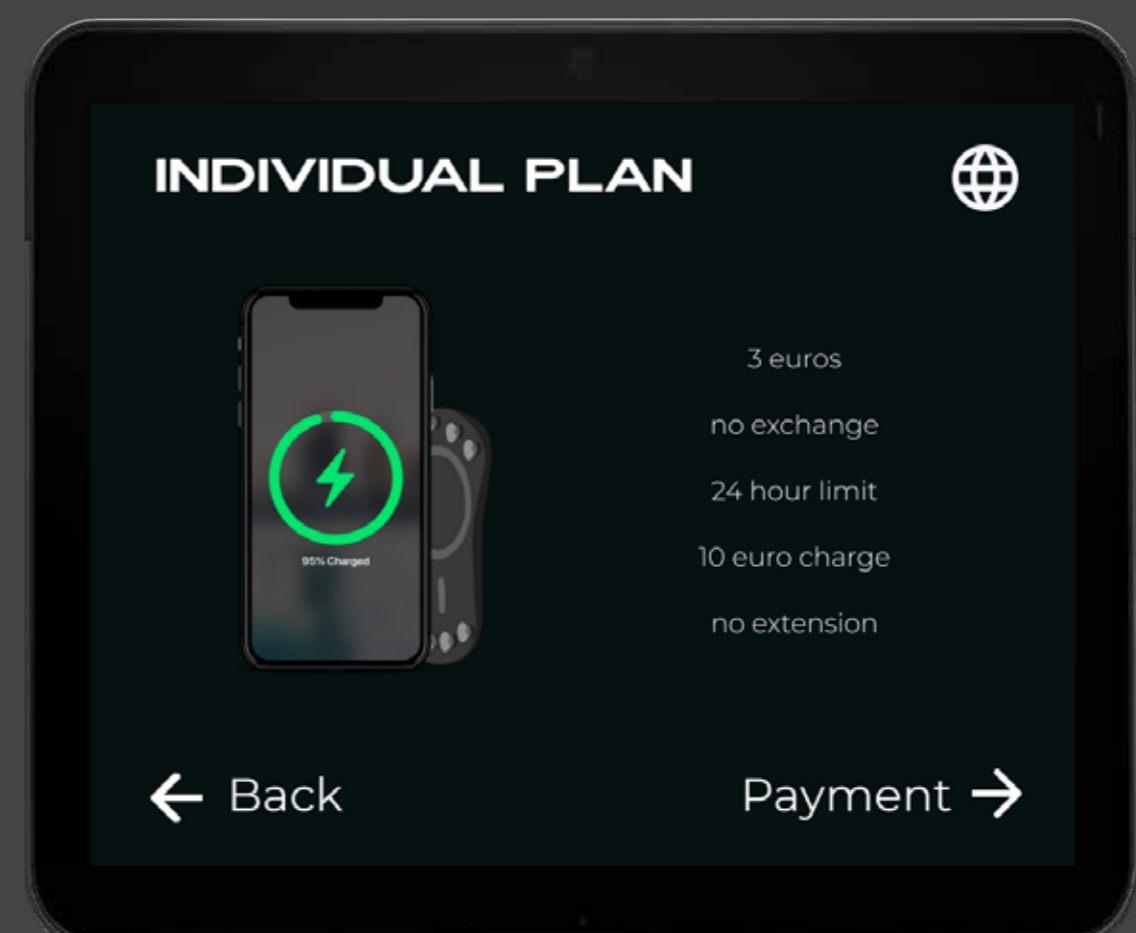

UI DESIGN ON THE SCREEN

LOG IN

Quick registration and log in via the app or in the screen.

Scan QR code to continue on the app. No battery? Sign up on the screen.

CHOOSING YOUR PLAN

Select the plan you desire to purchase.

Click on the - to take off a power bank, and + to add a power bank to the family plan.

The screen will display how many power banks you already rented during the day.