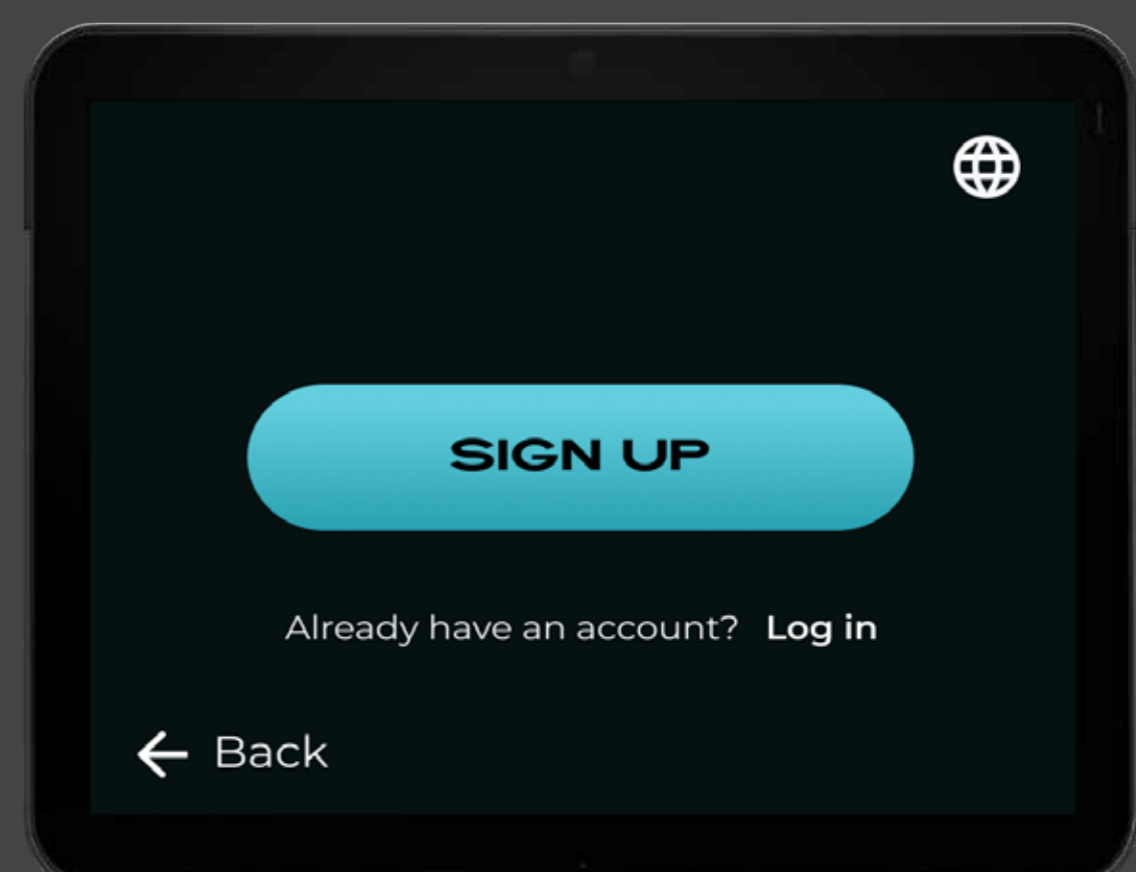

UI DESIGN ON THE SCREEN

LOG IN

Quick registration and log in via the app or in the screen.

Scan QR code to continue on the app. No battery? Sign up on the screen.

CHOOSING YOUR PLAN

Select the plan you desire to purchase.

Click on the - to take off a power bank, and + to add a power bank to the family plan.

The screen will display how many power banks you already rented during the day.